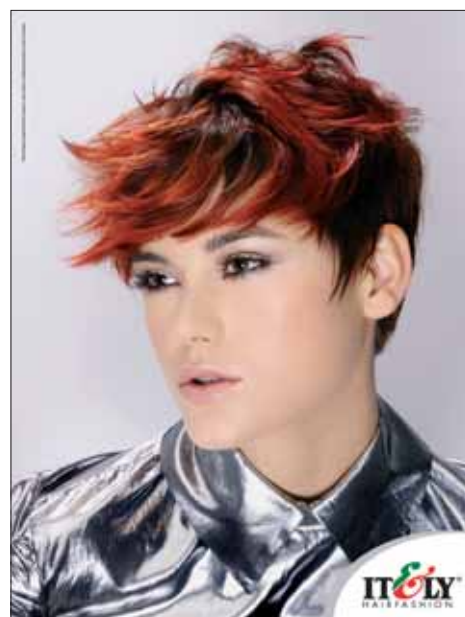

Banner a muro 150x200 cm
Hang up banner 150x200 cm